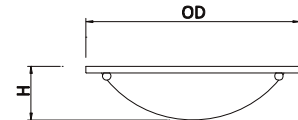

LLDC01XD-2G-B Series Dome Shaped Ceiling Fixture with Metal Ring and Optional Pendant Kits

Housing: Die Formed Cold Rolled Steel With Acrylic Shade.

Finish: Satin Nickel (SN) Standard.
Available by Special Order: Oil Rubbed Bronze* (ORB).

Dimensions:

- LLDC012D-2G-B[^]: 12.5"OD x 3.8"H
- LLDC014D-2G-B: 15.0"OD x 3.8"H
- LLDC016D-2G-B: 16.6"OD x 4.1"H
- LLDC018D-2G-B: 18.4"OD x 4.1"H

Light Source:

- LLDC012D-2G-B[^]: UNV/18W/1340lm Delivered@30k/80CRI. Non-Dimming
- LLDC014D-2G-B: UNV/23W/2150lm Delivered@30k/80CRI. Non-Dimming
- LLDC016D-2G-B: UNV/28W/2600lm Delivered@30k/80CRI. Non-Dimming
- LLDC018D-2G-B: UNV/35W/3250lm Delivered@30k/80CRI. Non-Dimming

Notes/Options:

- Dimming Options:
  - 010V Dimming
  - TRIAC[^] Dimming- LLDC012D-2G-B Only
- Pendant Kits add 7.0" To Height:
  - PDA: Single Stem
  - PDB: Triple Stem
- MCT - Selectable CCT 30K/35K/40K

Certification/Warranty:

- ETL/cETL Listed for Damp Locations
- 5 Years Limited Warranty on Driver and LED
- 1 Year Warranty on Frame and Lens from Defects.
- Energy Star Rated

Model	Color Temp.	Finish	Dimming	Pendant Kit
LLDC012D-2G-B[^] LLDC014D-2G-B LLDC016D-2G-B LLDC018D-2G-B	30K_(STD) 40K_(STD) 35K* 50K* MCT*	SN_(STD) ORB*	Blank=None 010V=0-10V TRIAC[^]	PDA- Single Stem PDB- Triple Stem

*Special Order- MOQ and Longer Lead Times may Apply.
May be available with other voltage, wattage, and finish options by special order.
Please contact your Lumencia Representative for more information