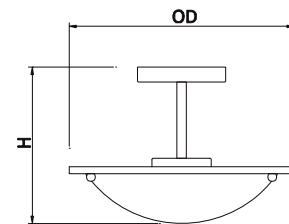

LLDC01XD-2G-B Series Dome Shaped Ceiling Fixture with Metal Ring and Optional Pendant Kits

Housing: Die Formed Cold Rolled Steel With Acrylic Shade.

Finish: Satin Nickel (SN) Standard.
Available by Special Order: Oil Rubbed Bronze* (ORB).

Dimensions:

- LLDC012D-2G-B[^]: 12.5"OD x 3.8"H
- LLDC014D-2G-B: 15.0"OD x 3.8"H
- LLDC016D-2G-B: 16.6"OD x 4.1"H
- LLDC018D-2G-B: 18.4"OD x 4.1"H

Light Source:

- LLDC012D-2G-B[^]: UNV/18W/1340lm Delivered@30k/80CRI. Non-Dimming
- LLDC014D-2G-B: UNV/23W/2150lm Delivered@30k/80CRI. Non-Dimming
- LLDC016D-2G-B: UNV/28W/2600lm Delivered@30k/80CRI. Non-Dimming
- LLDC018D-2G-B: UNV/35W/3250lm Delivered@30k/80CRI. Non-Dimming

Notes/Options:

- Dimming Options:
  - 010V Dimming
  - TRIAC[^] Dimming- LLDC012D-2G-B Only
- Pendant Kits add 7.0" To Height:
  - PDA: Single Stem
  - PDB: Triple Stem
- MCT - Selectable CCT 30K/35K/40K

Certification/Warranty:

- ETL/cETL Listed for Damp Locations
- 5 Years Limited Warranty on Driver and LED
- 1 Year Warranty on Frame and Lens from Defects.
- Energy Star Rated

Model	Color Temp.	Finish	Dimming	Pendant Kit
LLDC012D-2G-B[^] LLDC014D-2G-B LLDC016D-2G-B LLDC018D-2G-B	30K_(STD) 40K_(STD) 35K* 50K* MCT*	SN_(STD) ORB*	Blank=None 010V=0-10V TRIAC[^]	PDA- Single Stem PDB- Triple Stem

*Special Order- MOQ and Longer Lead Times may Apply.
May be available with other voltage, wattage, and finish options by special order.
Please contact your Lumencia Representative for more information